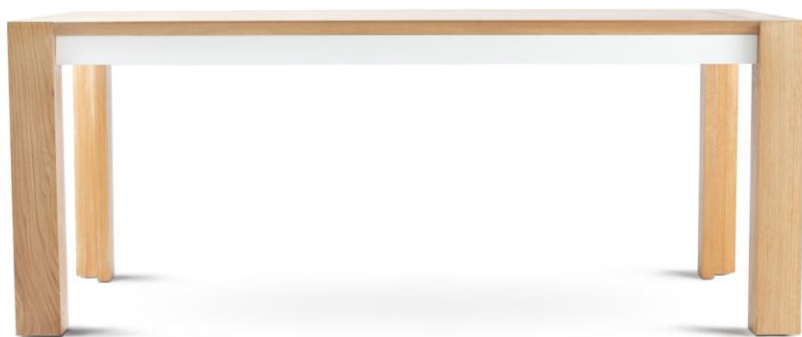

DATA

Top: solid wood or veneer
Legs: solid wood (beech, oak or walnut)
Finish: stained or waxed

General dimensions:

		Length	Width	Height
mm		2100	1000	740
mm		1800	900	740
mm		1600	800	740
mm		1400	800	740
mm	club	1400	600	450
mm	club	1200	600	450
mm	club	800	600	450
mm	club	600	600	450